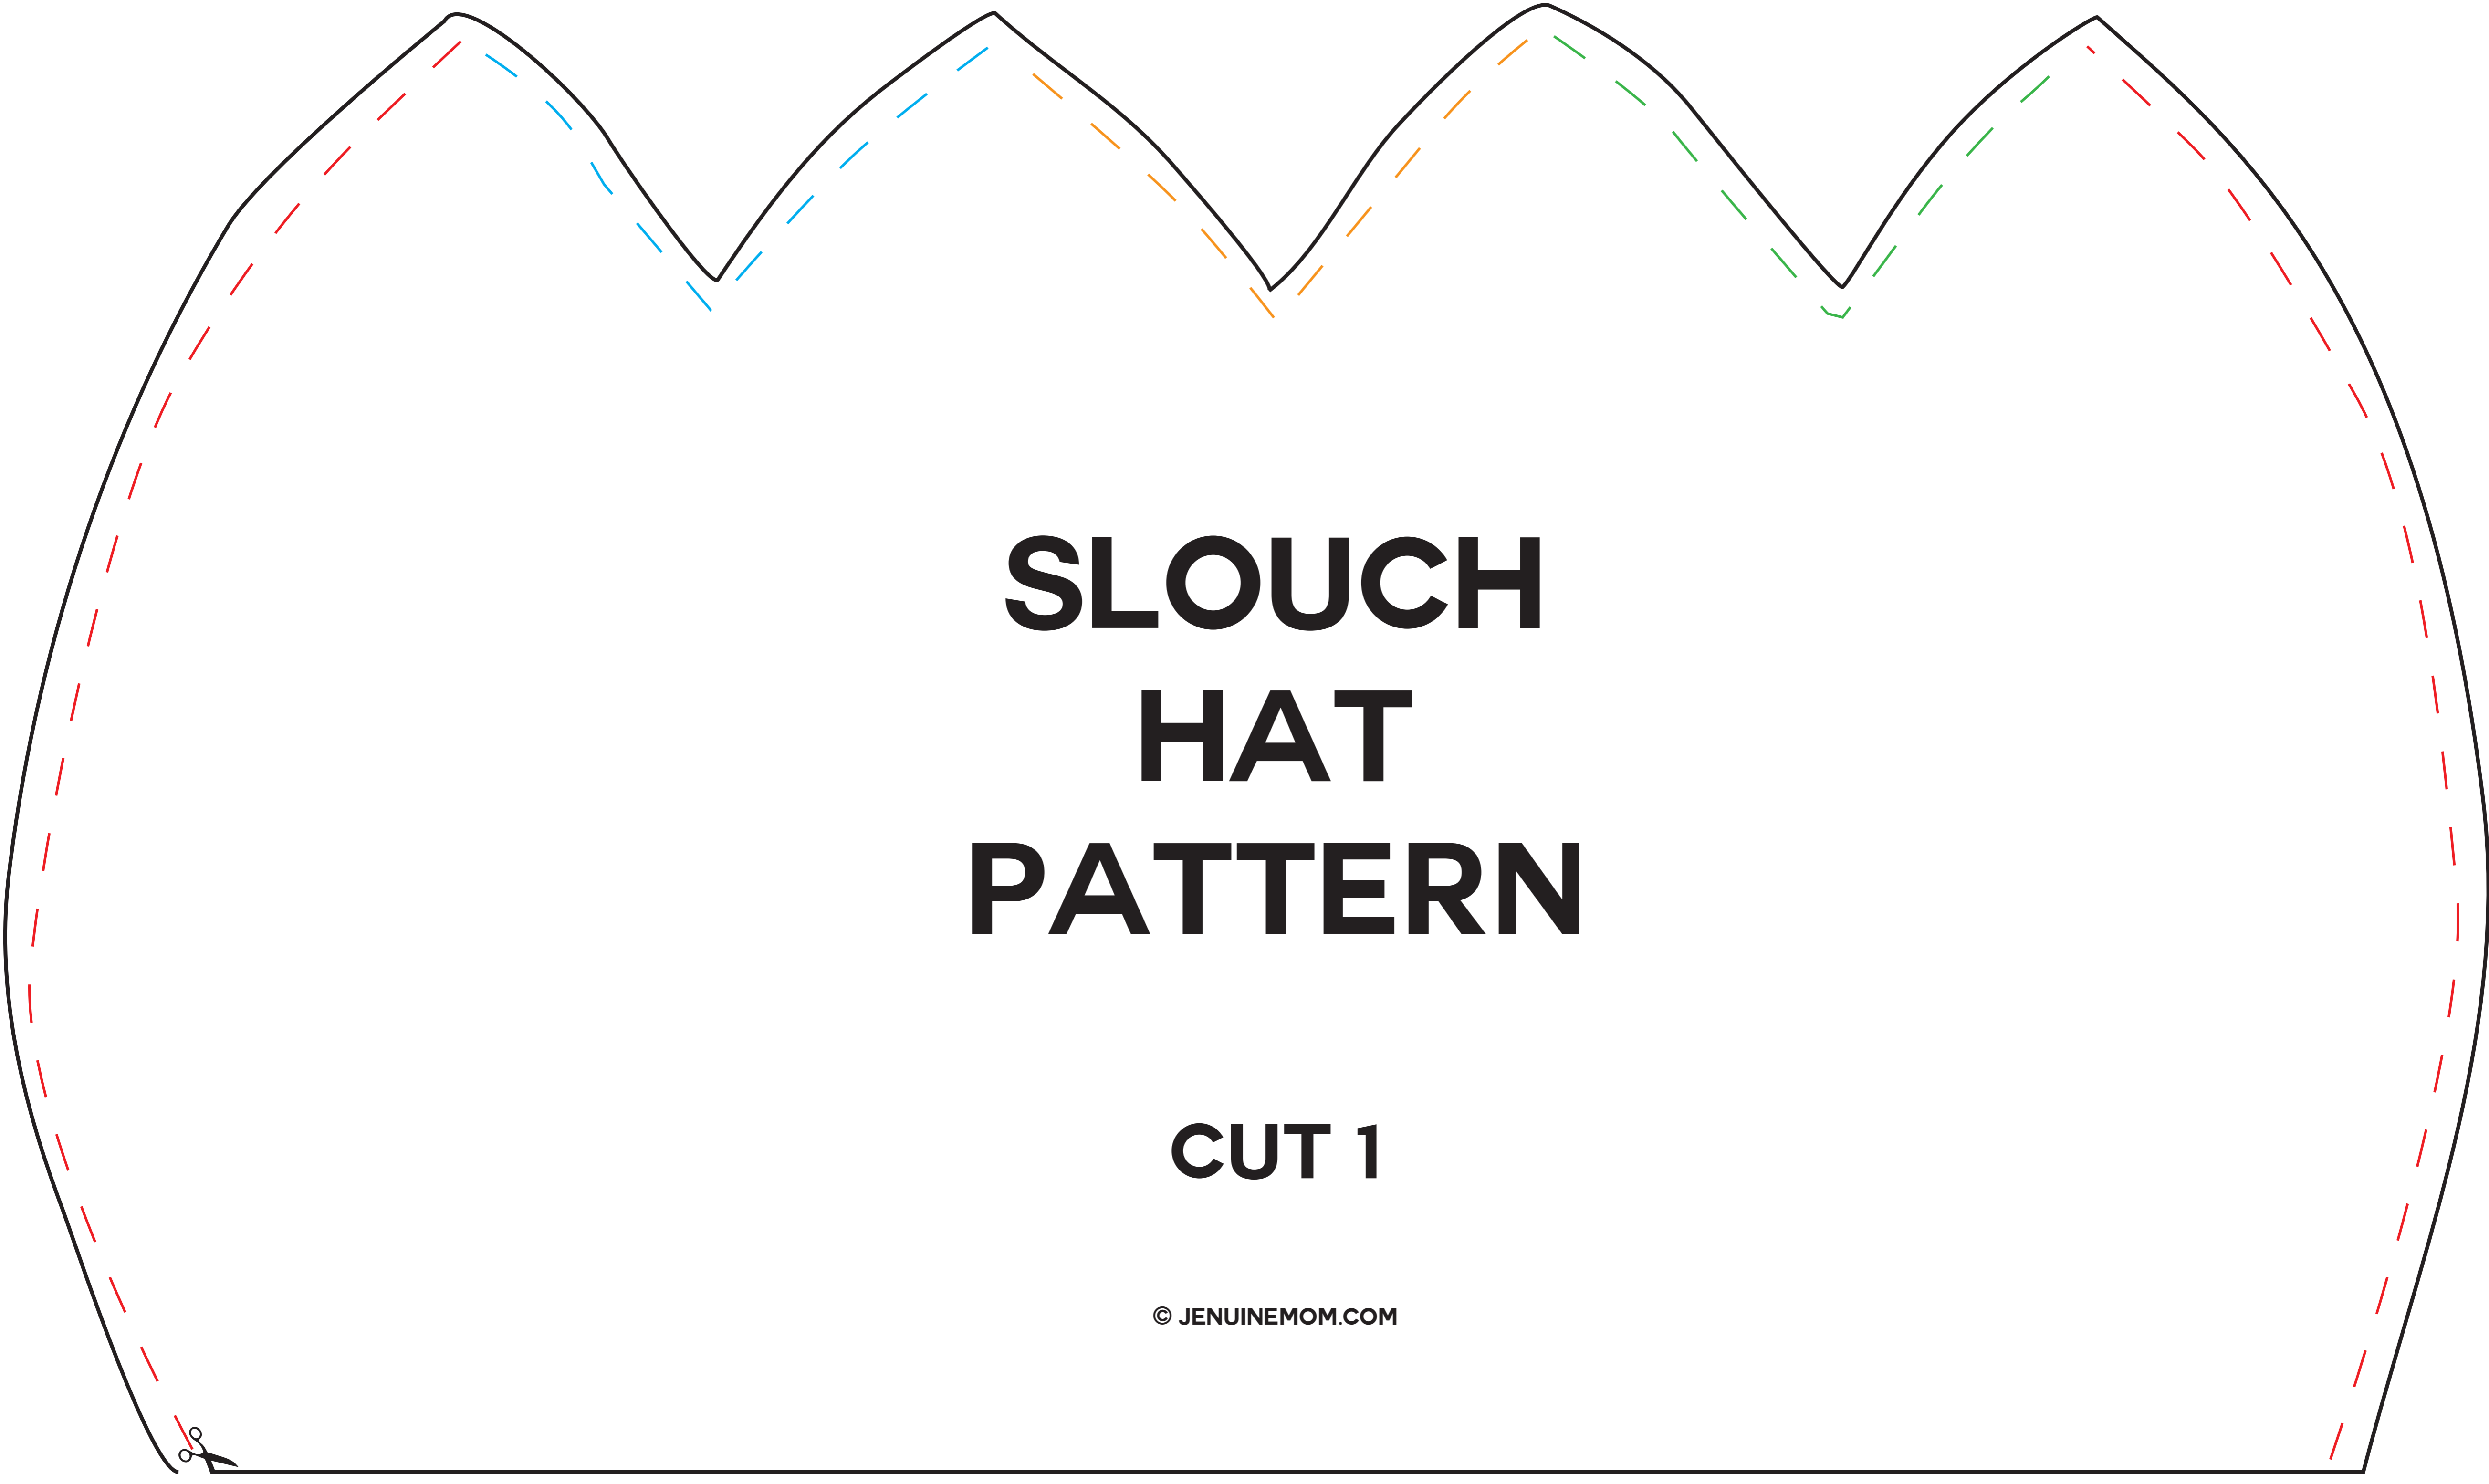

# SLOUCH HAT PATTERN

**CUT 1**

© JENUINEMOM.COM

24 INCHES

16 INCHES